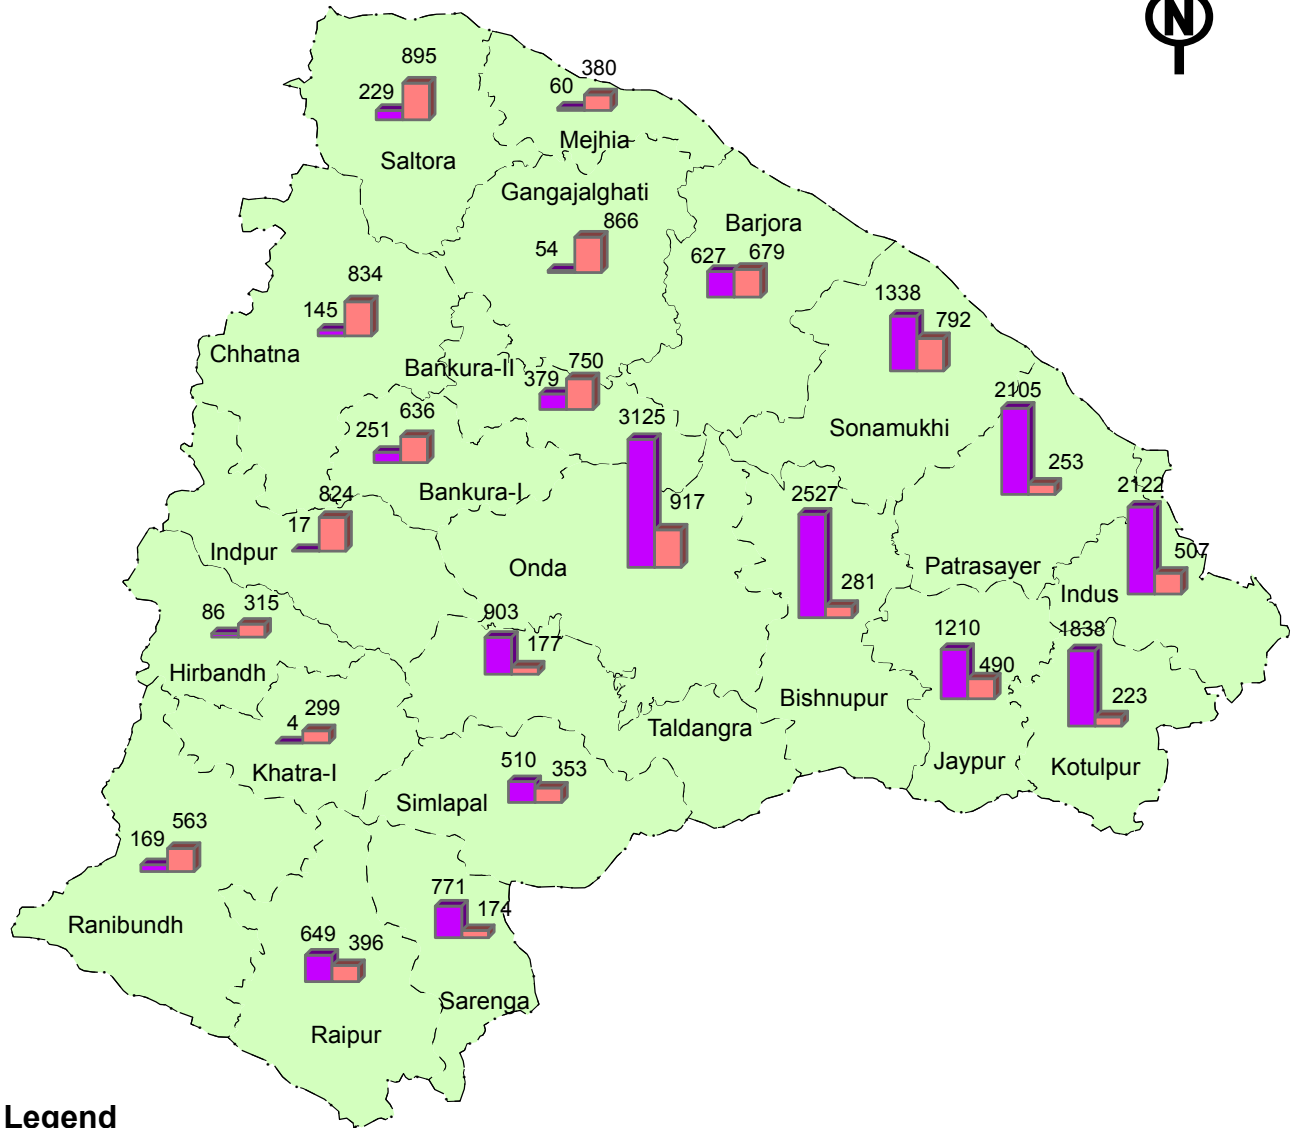

TOTAL NUMBER OF MINOR IRRIGATION SCHEMES

Legend

District Boundary

Block Boundary

Sources of minor irrigation schemes
(In nos.)

Ground Water

Surface Water

Reference System: GCS, WGS 1984