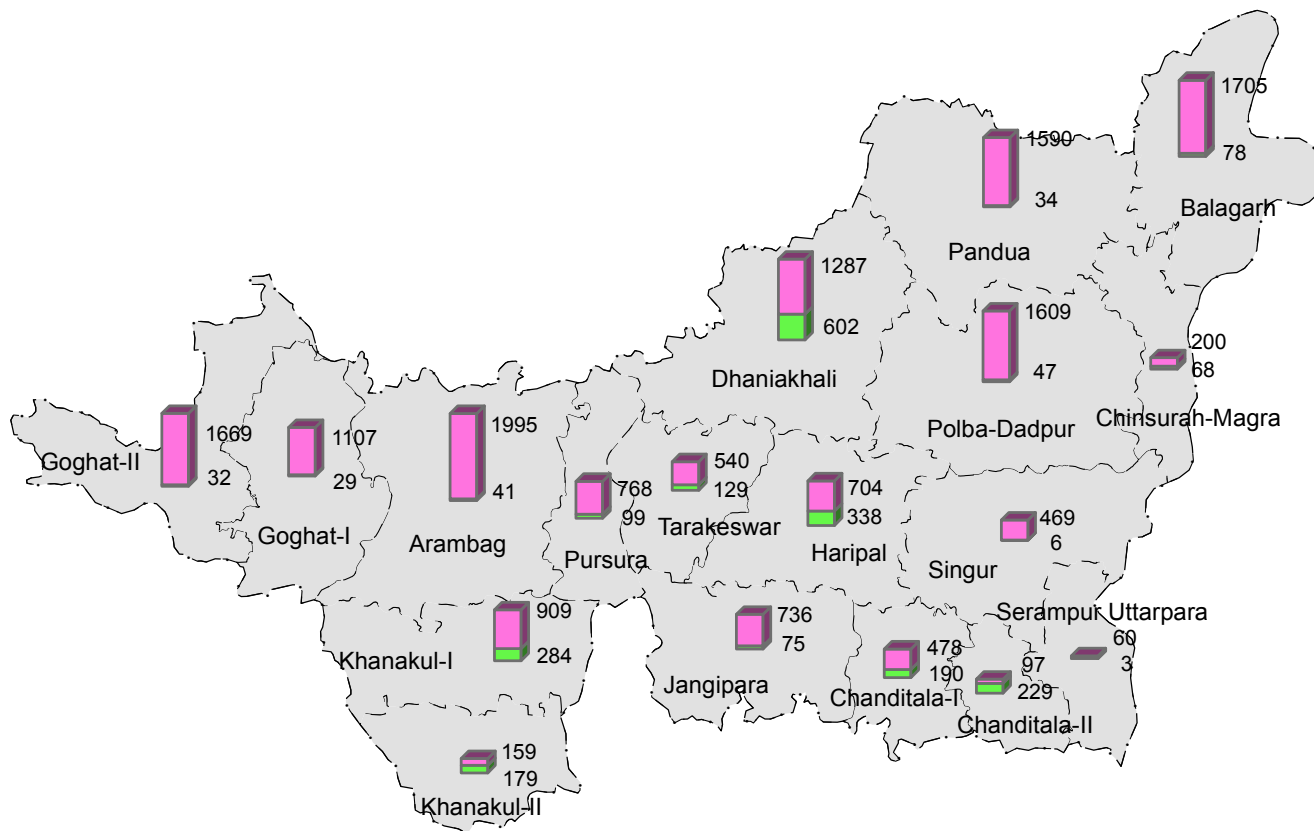

TOTAL NUMBER OF MINOR IRRIGATION SCHEMES

Legend

-  District Boundary
-  Block Boundary

Sources of minor irrigation schemes (In nos.)

-  Ground Water
-  Surface Water

Reference System: GCS, WGS 1984