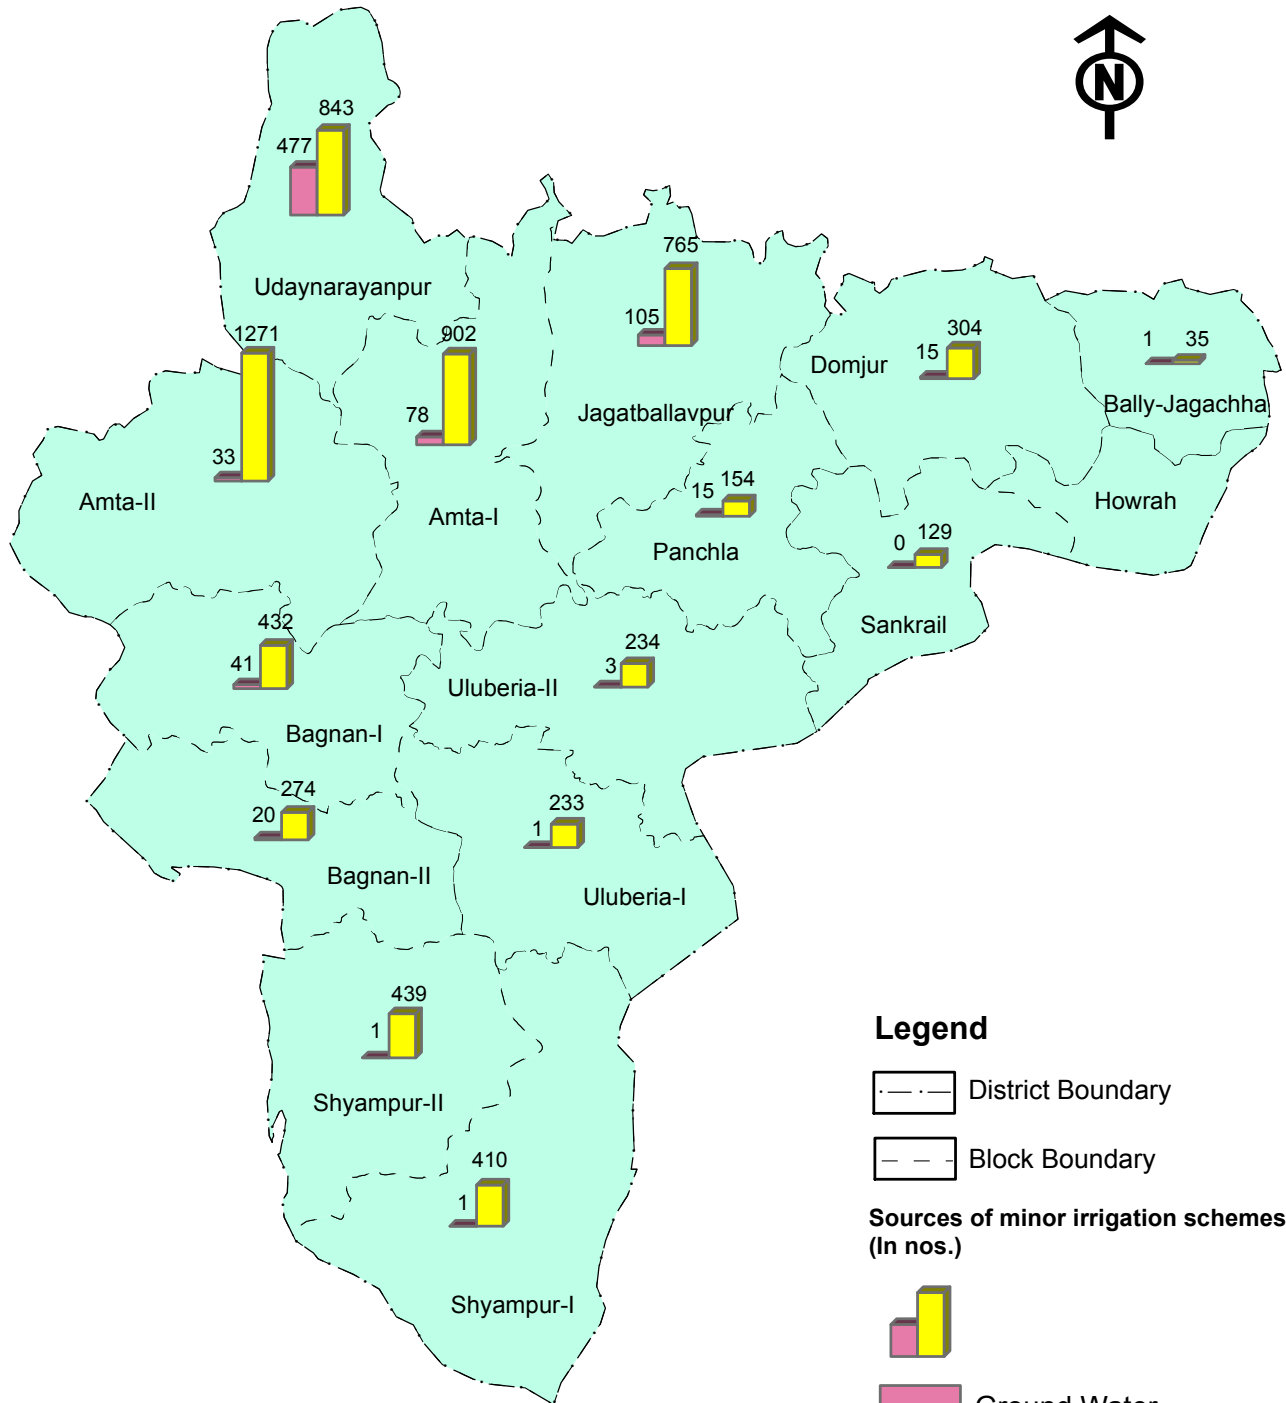

TOTAL NUMBER OF MINOR IRRIGATION SCHEMES

Legend

District Boundary

Block Boundary

Sources of minor irrigation schemes (In nos.)

Ground Water

Surface Water

Reference System: GCS, WGS 1984