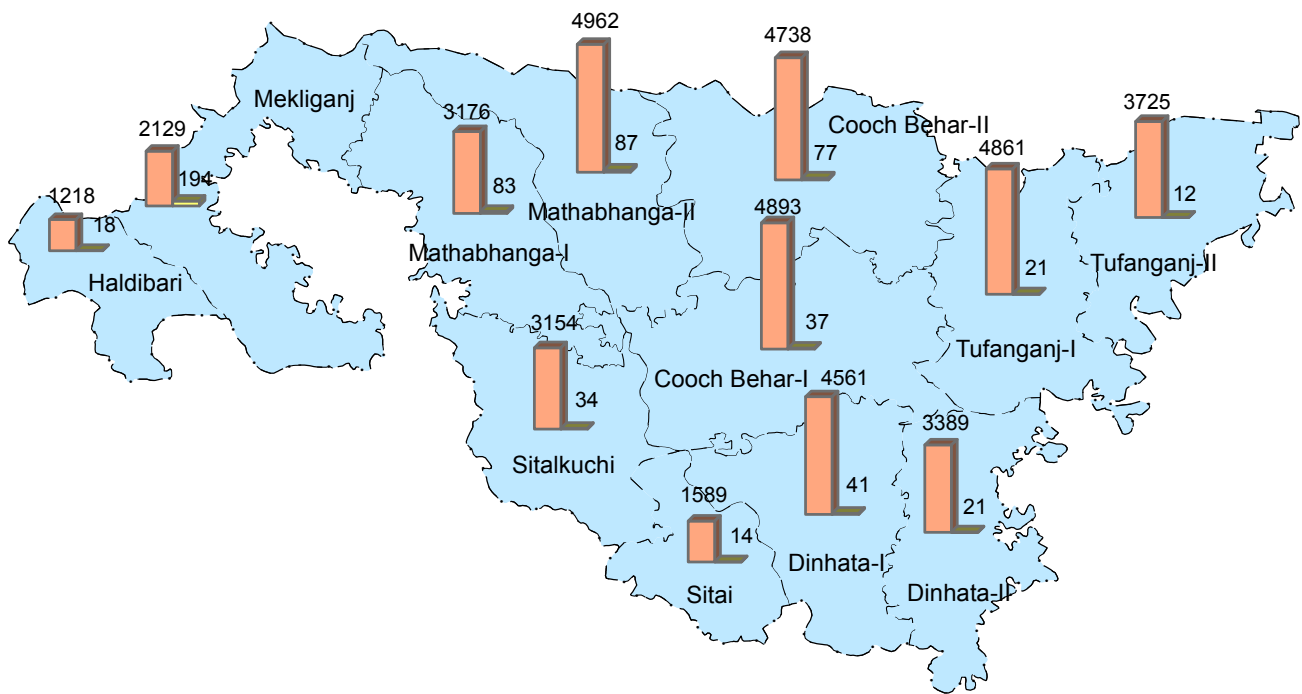

TOTAL NUMBER OF MINOR IRRIGATION SCHEMES

Legend

-  District Boundary
-  Block Boundary

Sources of minor irrigation schemes (In nos.)

-  Ground Water
-  Surface Water

Reference System: GCS, WGS 1984