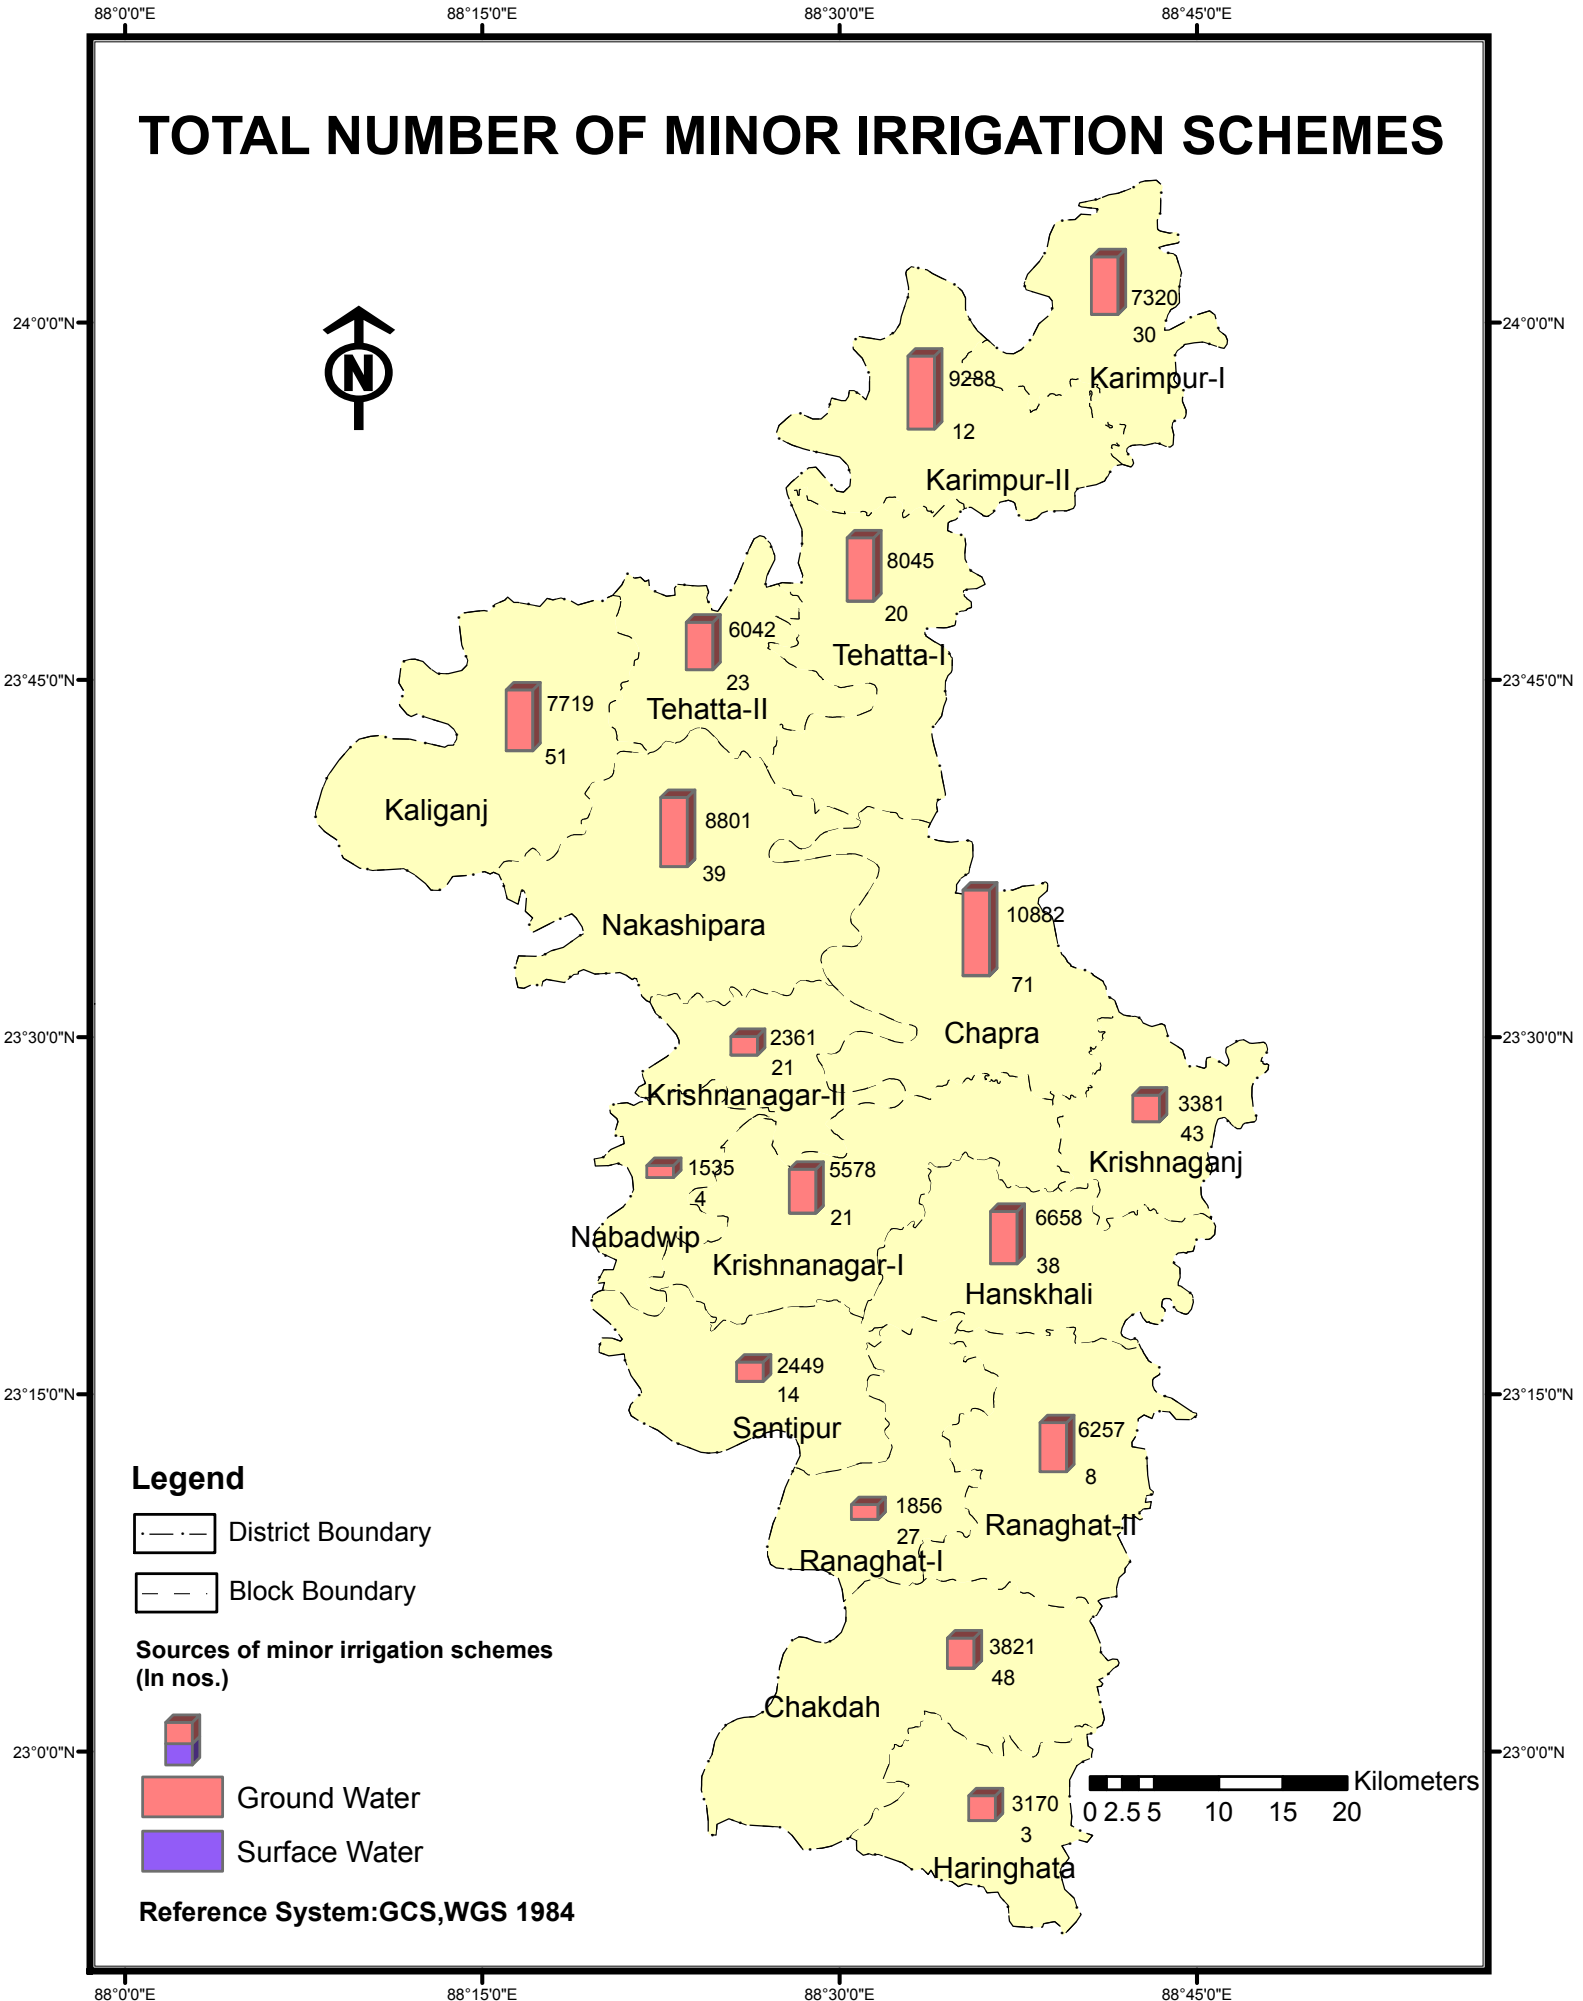

TOTAL NUMBER OF MINOR IRRIGATION SCHEMES

Legend

District Boundary

Block Boundary

Sources of minor irrigation schemes (In nos.)

Ground Water

Surface Water

Reference System: GCS, WGS 1984