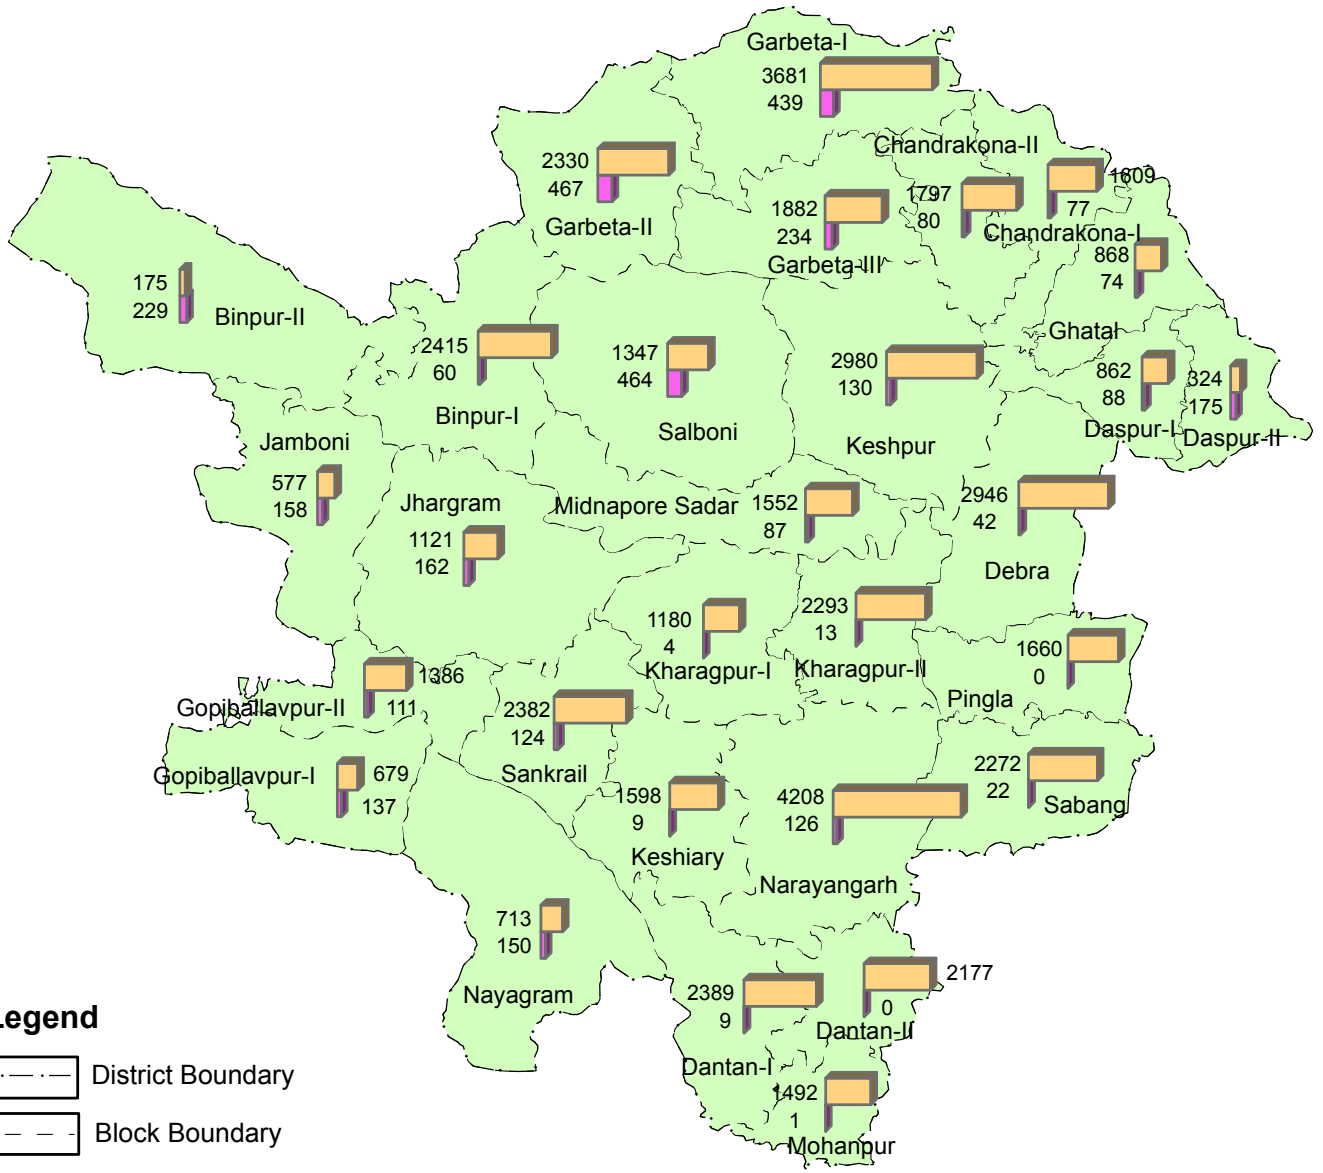

TOTAL NUMBER OF MINOR IRRIGATION SCHEMES

Legend

- District Boundary
- Block Boundary

Sources of minor irrigation schemes (In nos.)

- Ground Water
- Surface Water

Reference System: GCS, WGS 1984