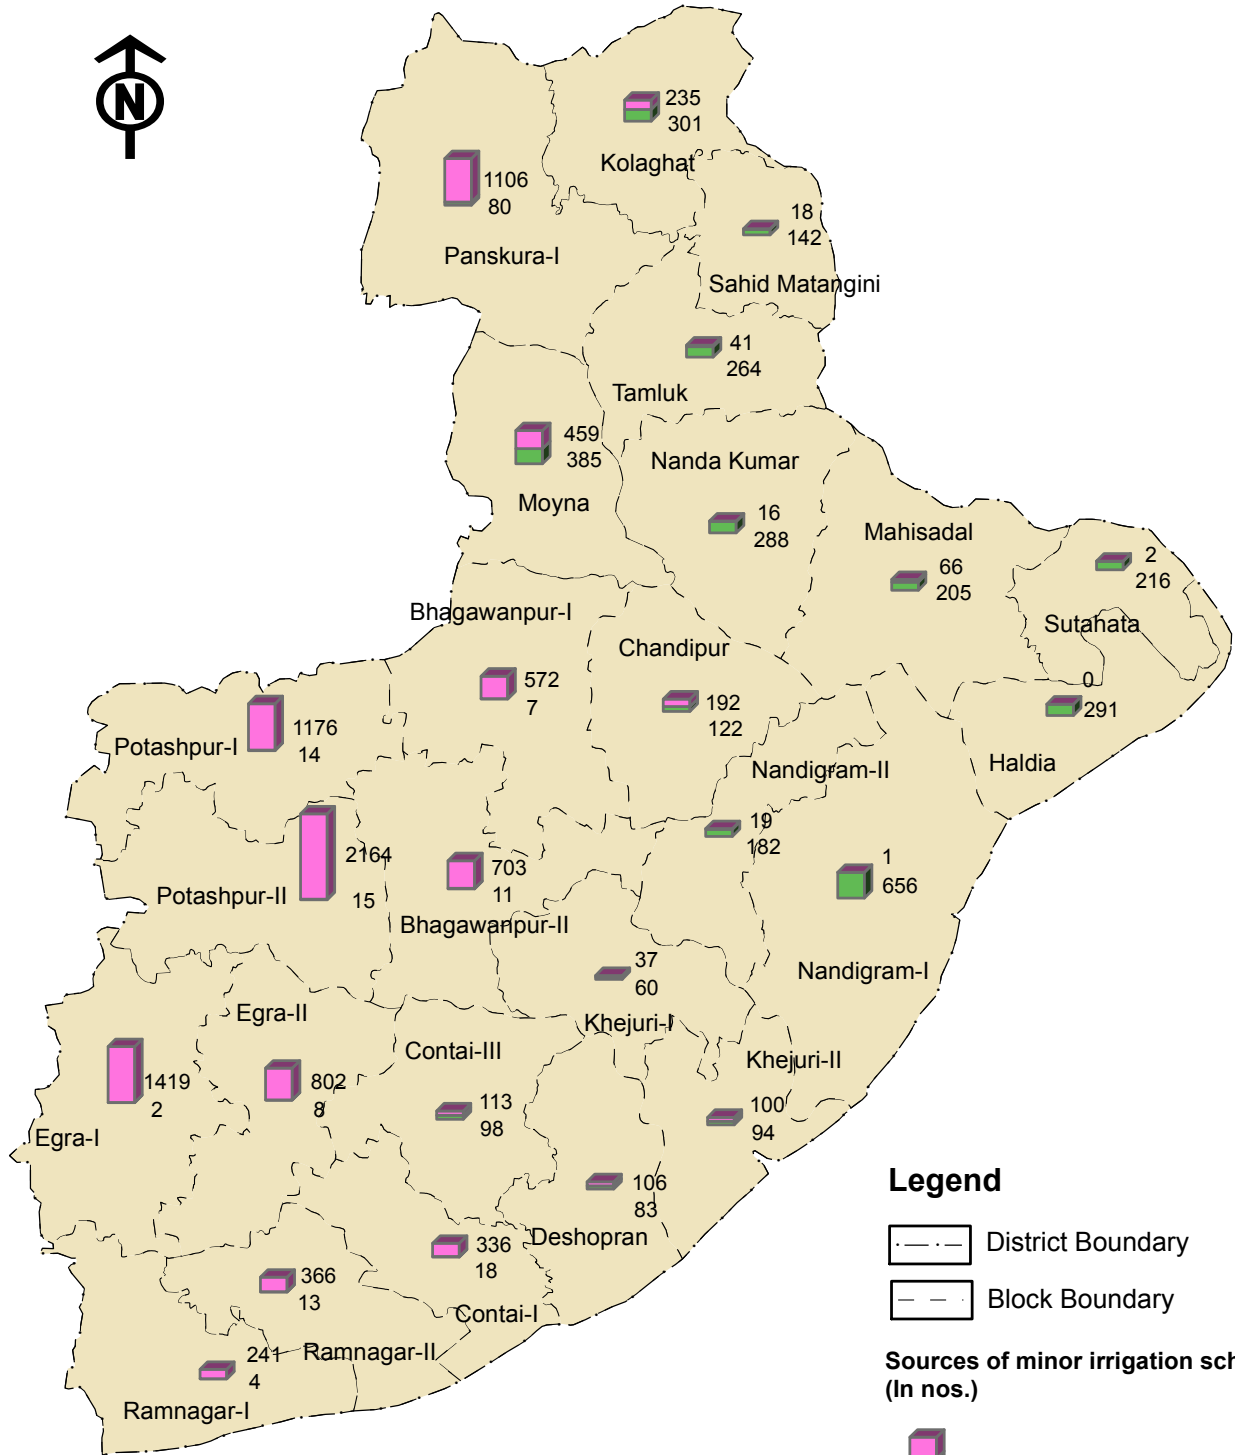

TOTAL NUMBER OF MINOR IRRIGATION SCHEMES

Legend

District Boundary

Block Boundary

Sources of minor irrigation schemes (In nos.)

Ground Water

Surface Water

Reference System: GCS, WGS 1984