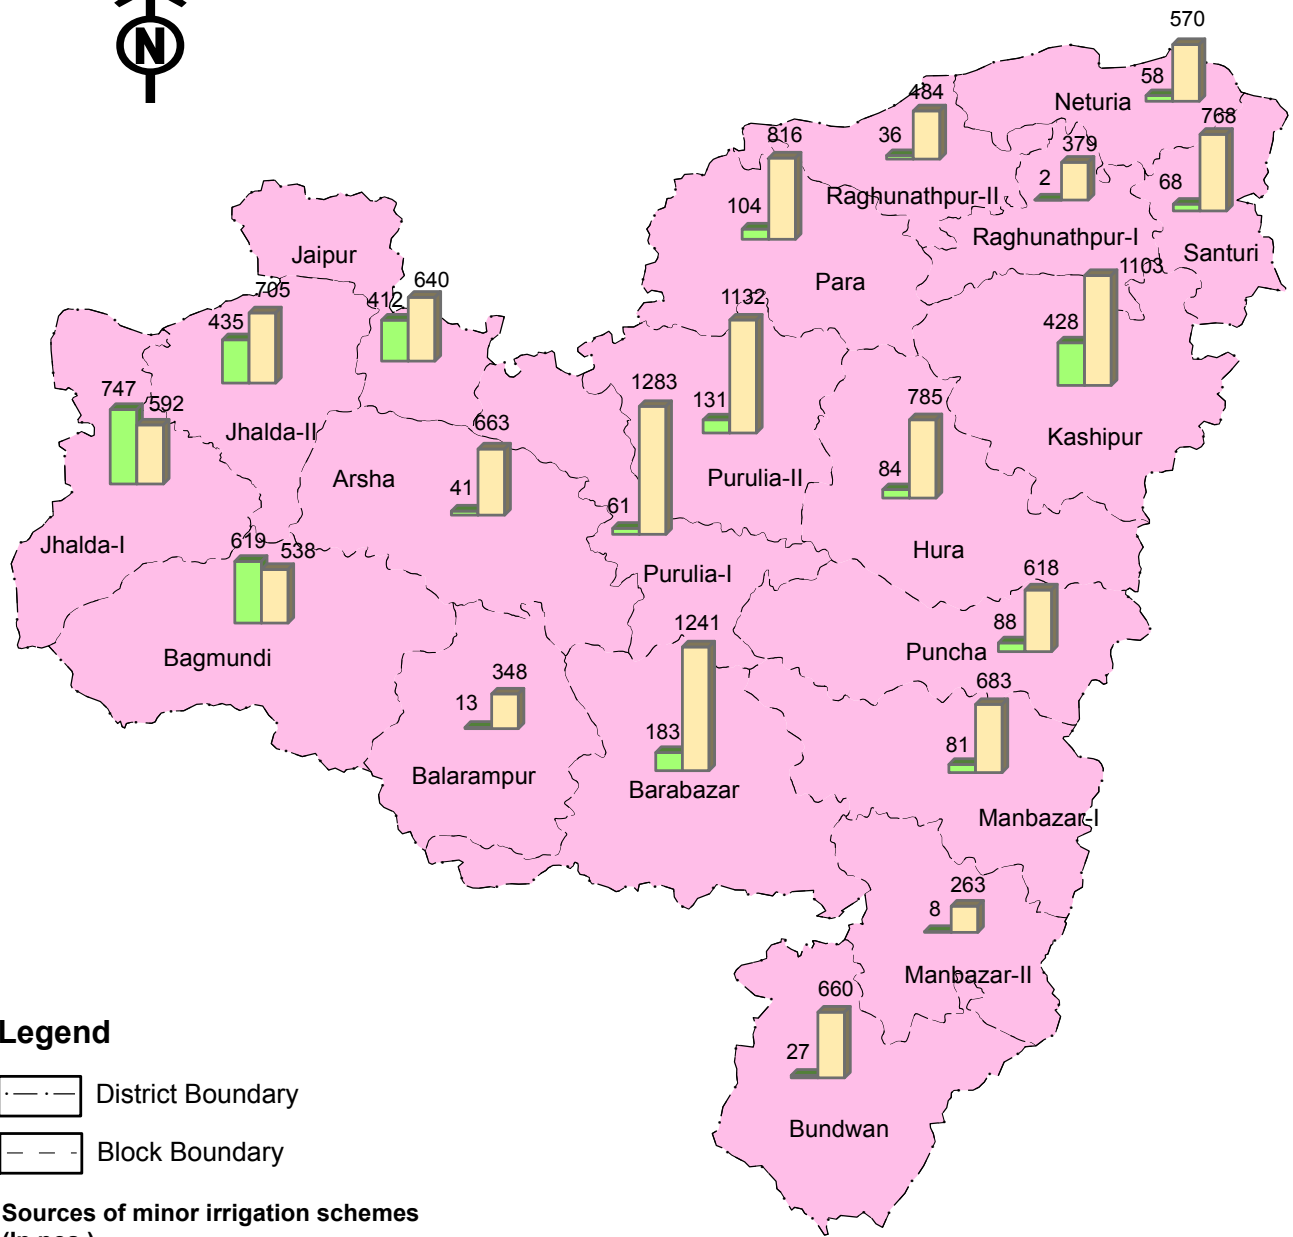

# TOTAL NUMBER OF MINOR IRRIGATION SCHEMES

## Legend

District Boundary

Block Boundary

Sources of minor irrigation schemes  
(In nos.)

Ground Water

Surface Water

Reference System: GCS, WGS 1984