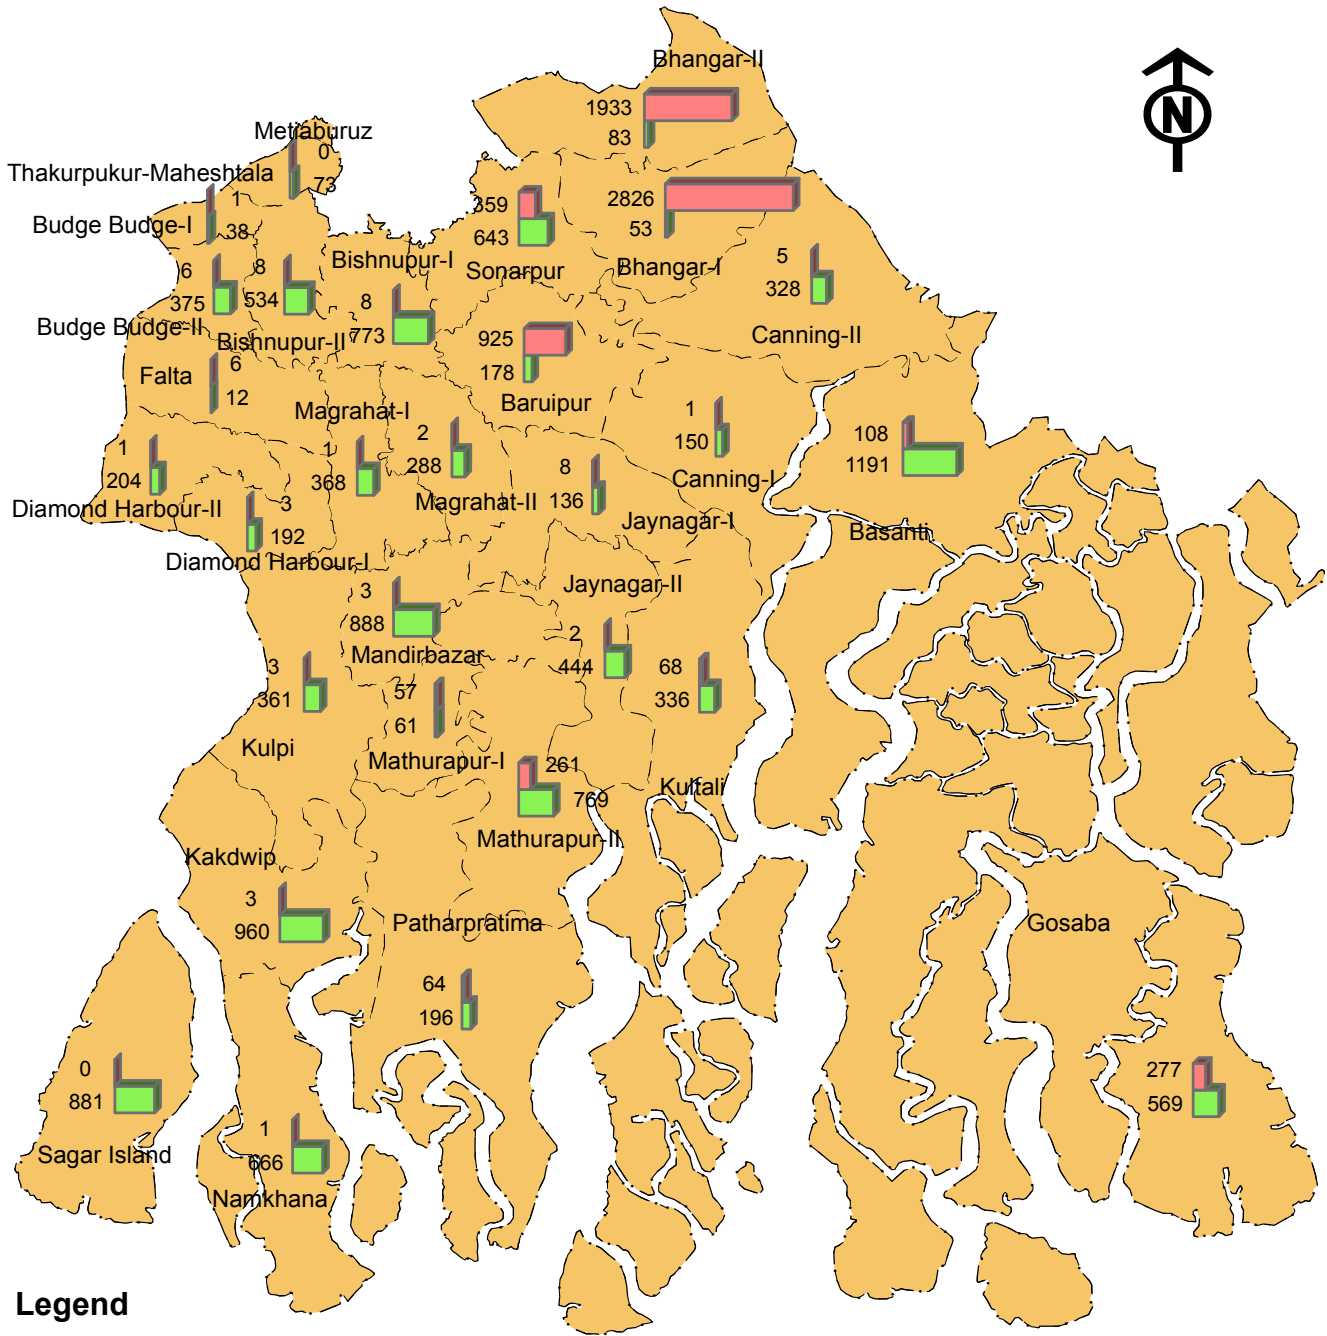

# TOTAL NUMBER OF MINOR IRRIGATION SCHEMES

## Legend

Sources of minor irrigation schemes  
(In nos.)

Ground Water

Surface Water

District Boundary

Block Boundary

Reference System: GCS, WGS 1984