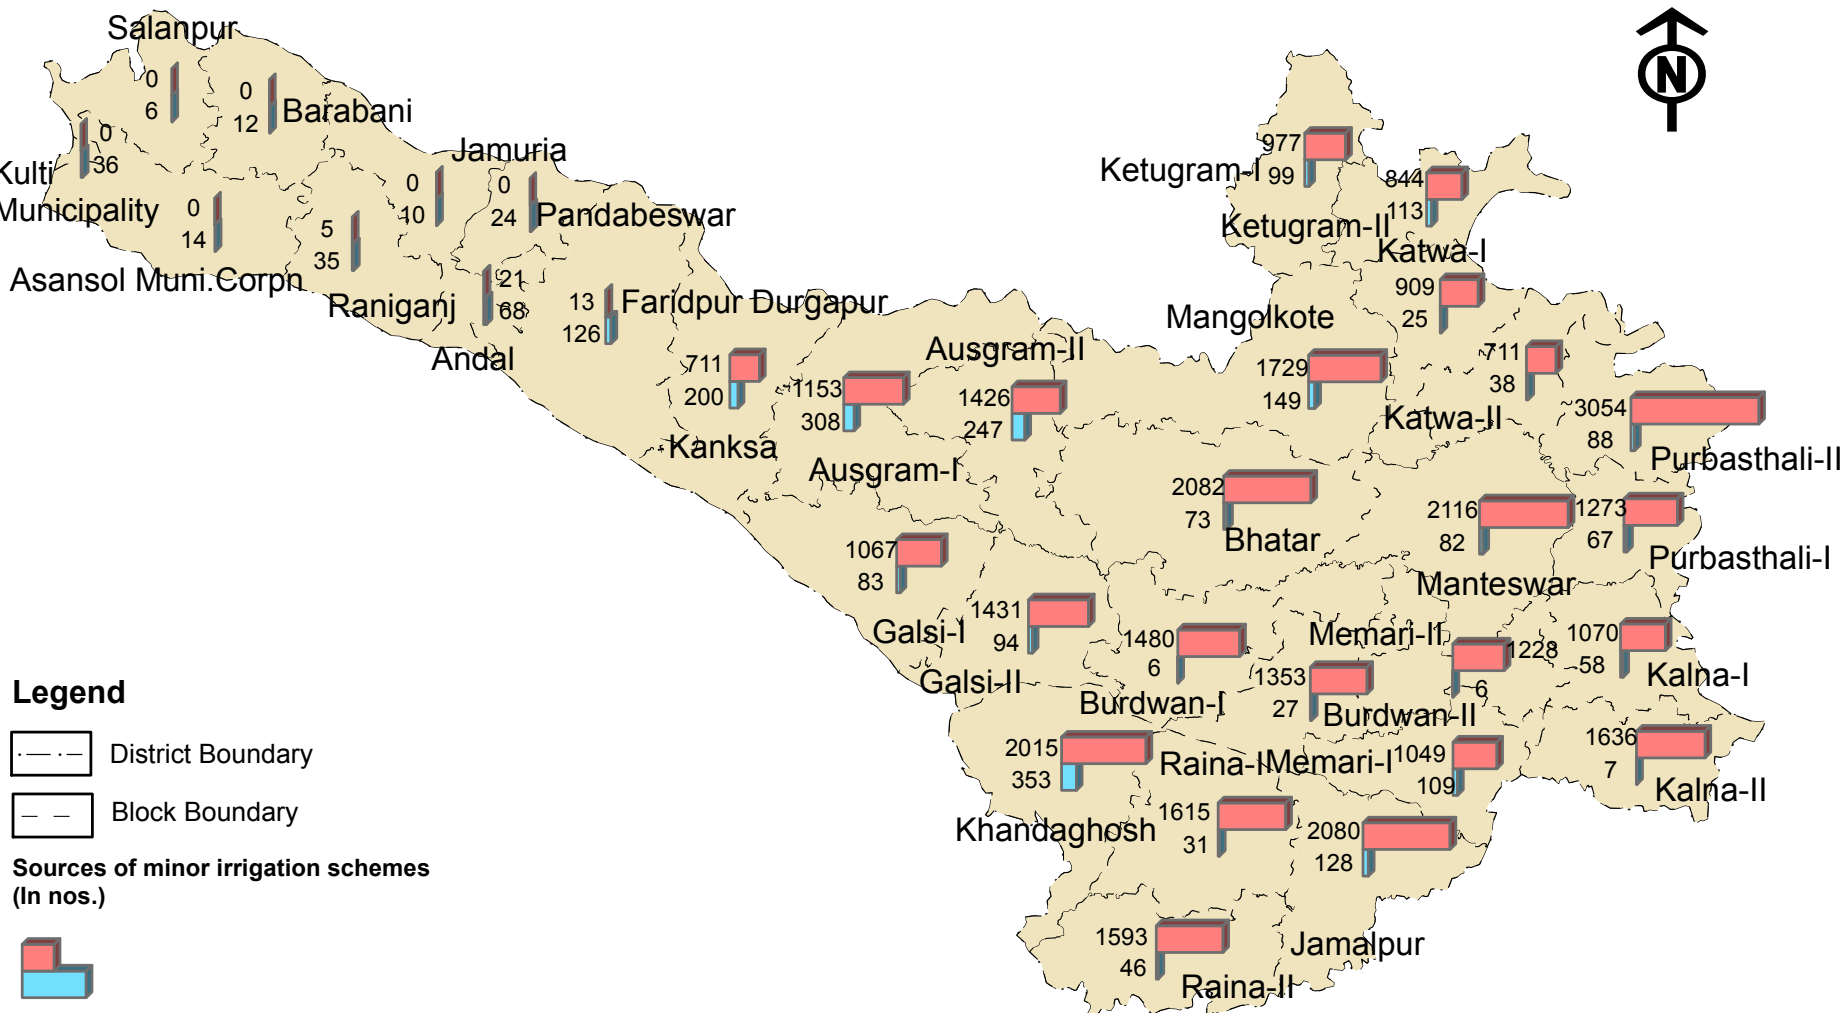

TOTAL NUMBER OF MINOR IRRIGATION SCHEMES

Legend

District Boundary

Block Boundary

**Sources of minor irrigation schemes
(In nos.)**

Ground Water

Surface Water

Reference System: GCS, WGS 1984